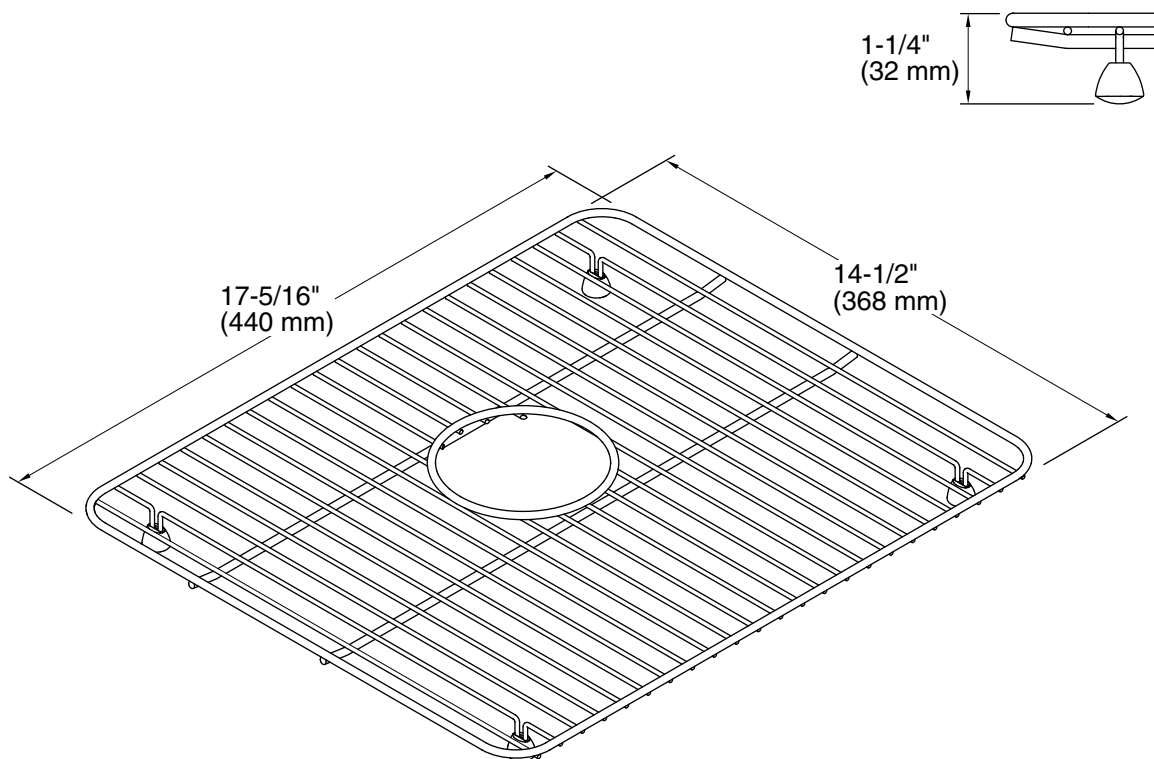

Technical Information

All product dimensions are nominal.

Material: Stainless Steel